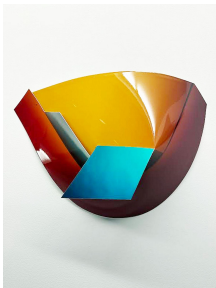

Red Yellow
1996
Cibachrome photo construction
23"W x 16"H x 4"D

The Elizabeth Foundation for the Arts
323 West 39th Street, New York, NY 10018
P: (212) 563 5855
E: info@efanyc.org