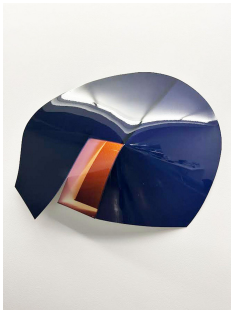

*Small Wonder*  
2022  
Iridescent acrylic and epoxy resin on  
aluminum  
13.5"W x 19.5"H x 3.25"D

*Over There*  
2014  
Painted aluminum  
38"W x 28"H x 2"D

*So Soon Gone*  
2022  
Iridescent acrylic and epoxy resin on  
aluminum  
8"W x 10"H x 1"D

*Untitled*  
1982  
Cibachrome print  
14.25" W x 11.5" H

*Untitled*  
1982  
Cibachrome print  
14.25" W x 11.5" H

*Untitled*  
1982  
Cibachrome print  
29.25" W x 32.25" H

*Red*  
1996  
Cibachrome photo construction  
22" W x 21"H x 7"